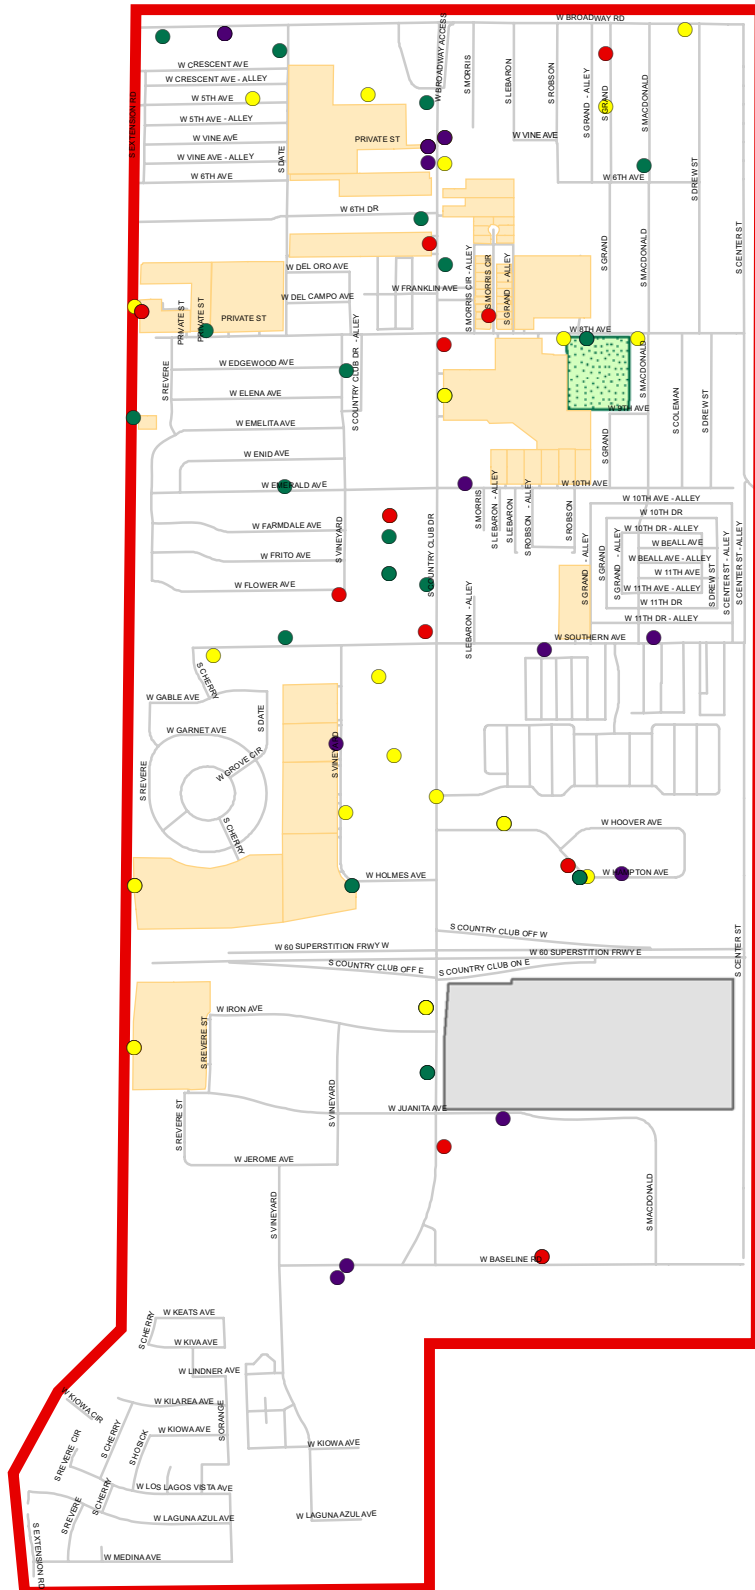

# Locations of Reported Aggravated Assaults, Robberies, and Vehicle Burglaries In The Country Club Corridor: 03/01/2007 - 06/13/2007

## Legend

Country Club Corridor  
**Reported Crime By Shift:**

### SHIFT

- DAYS
- GRAVES
- SWINGS
- UNDETERMINED
- Multi-Unit Housing
- Streets
- Park
- County Island

SHIFT	FREQ	%
DAYS	30	30.3
GRAVES	16	16.2
SWINGS	32	32.3
UNDETERMINED	21	21.2
<b>TOTAL</b>	<b>99</b>	<b>100.0</b>